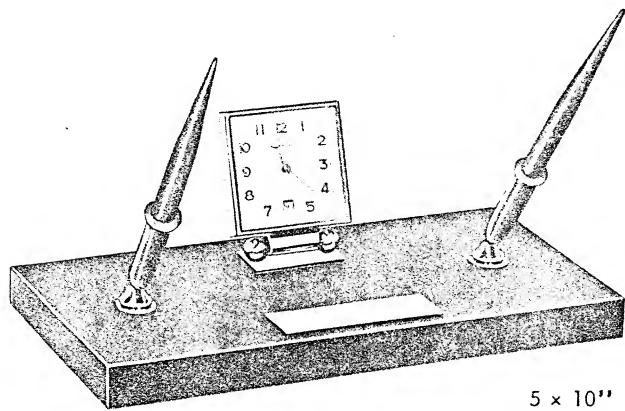

SHEAFFER'S NEW DESK SET LINE

6503M (Illustrated)
MEXICAN ONYX
With B121SKD White Dot Pen $65.00
With B5SKD Pen, pencil or ballpoint 57.50
(Includes No. 591-8 Day Perpetual Date & Day Clock)

6503J
JET CRYSTAL
With 121SKD White Dot Pen $65.00
With 5SKD Pen, pencil or ballpoint 57.50
(Includes No. 591-8 Day Perpetual Date & Day Clock)

7504J
JET CRYSTAL
With (2) 121SKD White Dot Pens $75.00
With 5SKD Pen, pencil or ballpoint (any two) 60.00
(Includes No. 590-40 Hour Perpetual Date Clock)

7505M
MEXICAN ONYX
With (2) B121SKD White Dot Pens $75.00
With B5SKD Pen, pencil or ballpoint (any two) .. 60.00
(Includes No. 590-40 Hour Perpetual Date Clock)